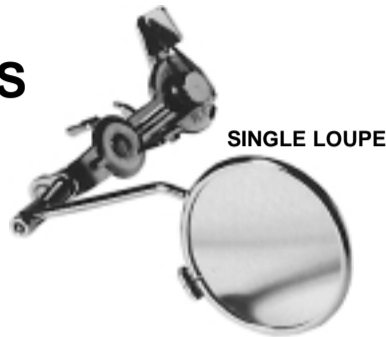

# BAUSCH & LOMB MONOCULAR EYEGGLASS LOUPES

Easy-on spectacle loupes have universal mounts that fit all eyeglass frames. They are available in a single or double lens construction.

This loupe provides magnification for visual accuracy in miniature assembly, machining and inspection. Easily attached to either temple of eyeglass frame. Completely adjustable for each user. Lightweight, precision-ground glass lenses easily flip out of the way.

CATALOG #	FOCAL DISTANCE	POWER	DIOPTR	LENS DIAMETER	PRICE
<b><i>Single loupe</i></b>					
<b>BL814117</b>	3.3" (84mm)	3X	12	.94" (24mm)	\$31.00
<b>BL814127</b>	2.5" (64mm)	4X	16	.94" (24mm)	\$32.10
<b>BL814137</b>	2.0" (51mm)	5X	20	.94" (24mm)	\$32.60
<b>BL814147</b>	1.5" (38mm)	7X	28	.94" (24mm)	\$34.10
<b><i>Double loupe</i></b>					
<b>BL814178</b>	2.5-1.5" (64-38mm)	4X/7X	16/28	.94" (24mm)	\$40.10
<b>BL814179</b>	3.3-2.0" (84-51mm)	3X/5X	12/20	.94" (24mm)	\$40.10