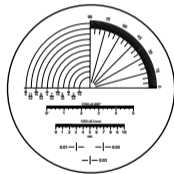

Comes with a leather case. *Reticles not included.*

CATALOG #	POWER	FOCAL LENGTH	LENS DIA.	WEIGHT	PRICE
BL813435	7X	1.5" (38mm)	.8" (19.8mm)	1.1 oz. (30g)	\$63.70
BL813433	10X	1.0" (25mm)	.6" (15.8mm)	1.1 oz. (30g)	\$63.70

**GENERAL
PURPOSE**

OPTIONAL RETICLES

CATALOG #	DESCRIPTION	PRICE
BL813436	general purpose scale for measuring radii from $\frac{1}{16}$ " to $\frac{3}{8}$ ", angles in single degrees to 90°, .005" and .1mm scales, line widths of .001", .002" & .003"	\$36.10
BL813437*	inch scale, $\frac{3}{4}$ " in .005" increments	\$36.10
BL813438*	metric scale, 20mm in .1mm increments	\$36.10