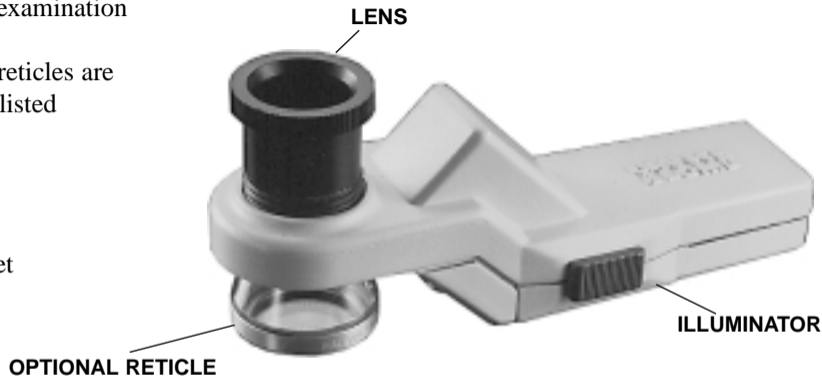

BAUSCH & LOMB LENSSCOPE™

The Lenscope™ magnifier is a precision, illuminated, examination and inspection tool that fits in the palm of your hand.

Three interchangeable photo-metallic glass measuring reticles are available for use on the 7X & 10X models (specifications listed above).

Features

- Choice of interchangeable Hastings triplet lenses (7X or 10X)
- Ergonomic, off-white plastic body fits easily in a pocket
- Clear, distortion free image
- Two angled illumination lamps (45° or 90° from the viewing angle)
- Hinged-top storage case

LENSCOPE™ AND STORAGE CASE

CATALOG #	POWER	FOCAL LENGTH	LENS DIA.	WEIGHT	PRICE
BL813443	7X	1.5" (38mm)	.78" (19.8mm)	2.6 oz. (72g)	\$60.40
BL813442	10X	.98" (25mm)	.62" (15.8mm)	2.2 oz. (60g)	\$60.40

reticles are listed above with Hastings triplet