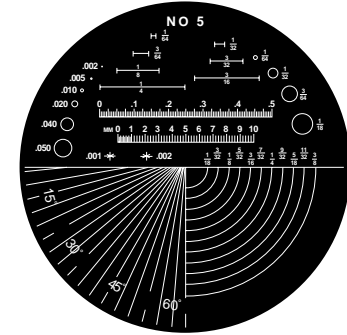

PRODUCE SHARP EASY TO READ IMAGES WITH START'S ALL NEW WHITE RETICLES

Features

- Accurately measure and inspect negatives and other dark or light surfaces
- **Upgrade your existing 7X or 10X loupe**
- High quality optical glass construction
- Reticle image is on bottom to minimize parallax error and increase accuracy
- Available in two of our most popular patterns

BEFORE

Standard black reticle disappears on dark surfaces

AFTER

New white reticle reads easily on both dark and light surfaces

TSPS05-10W

TSPS14-10W

CATALOG #	FOR LOUPE POWER	PRICE
TSPS05-10W	10X	\$29.80
TSPS14-07W	7X	\$25.20
TSPS14-10W	10X	\$29.80

Drawings not to scale