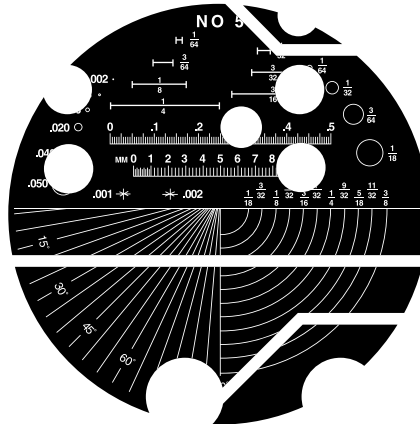

PRODUCE SHARP EASY TO READ IMAGES WITH START'S ALL NEW WHITE RETICLES

Features

- Accurately measure and inspect negatives and other dark or light surfaces
- **Upgrade your existing 7X or 10X loupe**
- High quality optical glass construction
- Reticle image is on bottom to minimize parallax error and increase accuracy
- Available in two of our most popular patterns

BEFORE

Standard black reticle disappears on dark surfaces

AFTER

New white reticle reads easily on both dark and light surfaces

TSPS05-10W

TSPS14-10W

CATALOG #	FOR LOUPE POWER	PRICE
TSPS05-10W	10X	\$29.80
TSPS14-07W	7X	\$25.20
TSPS14-10W	10X	\$29.80

Drawings not to scale