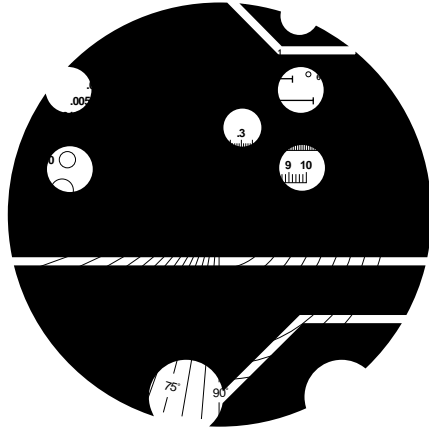

PRODUCE SHARP EASY TO READ IMAGES WITH START'S ALL NEW WHITE RETICLES

Features

- Accurately measure and inspect negatives and other dark or light surfaces
- **Upgrade your existing 7X or 10X loupe**
- High quality optical glass construction
- Reticle image is on bottom to minimize parallax error and increase accuracy
- Available in two of our most popular patterns

BEFORE

Standard black reticle disappears on dark surfaces

AFTER

New white reticle reads easily on both dark and light surfaces

TSPS05-10W

TSPS14-10W

CATALOG #	FOR LOUPE POWER	PRICE
TSPS05-10W	10X	\$29.80
TSPS14-07W	7X	\$25.20
TSPS14-10W	10X	\$29.80

Drawings not to scale