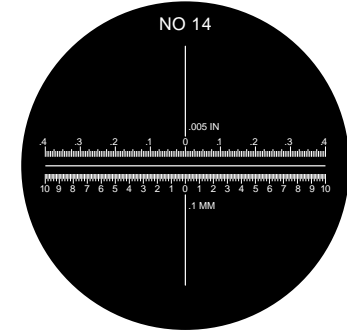

PRODUCE SHARP EASY TO READ IMAGES WITH START'S ALL NEW WHITE RETICLES

Features

- Accurately measure and inspect negatives and other dark or light surfaces
- **Upgrade your existing 7X or 10X loupe**
- High quality optical glass construction
- Reticle image is on bottom to minimize parallax error and increase accuracy
- Available in two of our most popular patterns

BEFORE

Standard black reticle disappears on dark surfaces

AFTER

New white reticle reads easily on both dark and light surfaces

TSPS05-10W

TSPS14-10W

CATALOG #	FOR LOUPE POWER	PRICE
TSPS05-10W	10X	\$29.80
TSPS14-07W	7X	\$25.20
TSPS14-10W	10X	\$29.80

Drawings not to scale