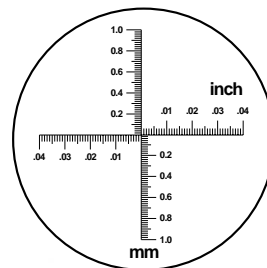

START OPKM SERIES

Features

- Graduated eyepiece enables corrections in the range of +5 to -5 diopters
- Dual inch/metric glass scale
- Ergonomic design
- Smooth helicoid twist focus mechanism
- Non-scratch rubberized base
- Unique reticle design
- Extremely high quality at an affordable price
- Custom padded storage case included

RETICLE FOR OPKM020

RETICLE FOR OPKM060

Reticle & Light Included

RETICLE FOR OPKM100

CATALOG #	OPKM020	OPKM060	OPKM100
POWER	20X	60X	100X
FIELD OF VIEW	.43" (11mm)	.145" (3.7mm)	.106" (2.7mm)
MEASURING RANGE	.28"(7mm)	.08"(2mm)	.05"(1.2mm)
MIN. SCALE DIVISION	.0020"(.05mm)	.0010"(.02mm)	.0005"(.01mm)
WORKING DISTANCE	.40" (10mm)	.40" (10mm)	.40" (10mm)
OVERALL DIMENSIONS	2.48ø x 7.7" (63ø x 195mm)	2.48ø x 7.5" (63ø x 190mm)	2.48ø x 7.7" (63ø x 195mm)
WEIGHT	9.9 oz. (280g)	10.3 oz. (290g)	10.6 oz. (300g)
PRICE	\$263.00	\$287.00	\$315.00