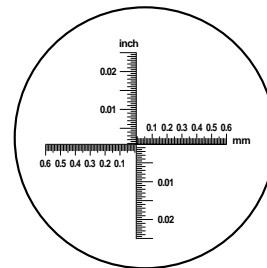

START OPKM SERIES

Features

- Graduated eyepiece enables corrections in the range of +5 to -5 diopters
- Dual inch/metric glass scale
- Ergonomic design
- Smooth helicoid twist focus mechanism
- Non-scratch rubberized base
- Unique reticle design
- Extremely high quality at an affordable price
- Custom padded storage case included

RETICLE FOR OPKM020

RETICLE FOR OPKM060

Reticle & Light Included

RETICLE FOR OPKM100

CATALOG #	OPKM020	OPKM060	OPKM100
POWER	20X	60X	100X
FIELD OF VIEW	.43" (11mm)	.145" (3.7mm)	.106" (2.7mm)
MEASURING RANGE	.28"(7mm)	.08"(2mm)	.05"(1.2mm)
MIN. SCALE DIVISION	.0020"(.05mm)	.0010"(.02mm)	.0005"(.01mm)
WORKING DISTANCE	.40" (10mm)	.40" (10mm)	.40" (10mm)
OVERALL DIMENSIONS	2.48ø x 7.7" (63ø x 195mm)	2.48ø x 7.5" (63ø x 190mm)	2.48ø x 7.7" (63ø x 195mm)
WEIGHT	9.9 oz. (280g)	10.3 oz. (290g)	10.6 oz. (300g)
PRICE	\$263.00	\$287.00	\$315.00