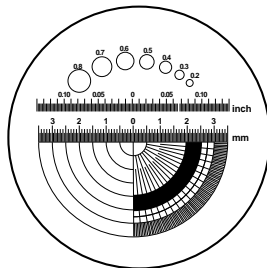

START OPKM SERIES

Features

- Graduated eyepiece enables corrections in the range of +5 to -5 diopters
- Dual inch/metric glass scale
- Ergonomic design
- Smooth helicoid twist focus mechanism
- Non-scratch rubberized base
- Unique reticle design
- Extremely high quality at an affordable price
- Custom padded storage case included

RETICLE FOR OPKM020

RETICLE FOR OPKM060

Reticle & Light Included

RETICLE FOR OPKM100

CATALOG #	OPKM020	OPKM060	OPKM100
POWER	20X	60X	100X
FIELD OF VIEW	.43" (11mm)	.145" (3.7mm)	.106" (2.7mm)
MEASURING RANGE	.28"(7mm)	.08"(2mm)	.05"(1.2mm)
MIN. SCALE DIVISION	.0020"(.05mm)	.0010"(.02mm)	.0005"(.01mm)
WORKING DISTANCE	.40" (10mm)	.40" (10mm)	.40" (10mm)
OVERALL DIMENSIONS	2.48ø x 7.7" (63ø x 195mm)	2.48ø x 7.5" (63ø x 190mm)	2.48ø x 7.7" (63ø x 195mm)
WEIGHT	9.9 oz. (280g)	10.3 oz. (290g)	10.6 oz. (300g)
PRICE	\$263.00	\$287.00	\$315.00